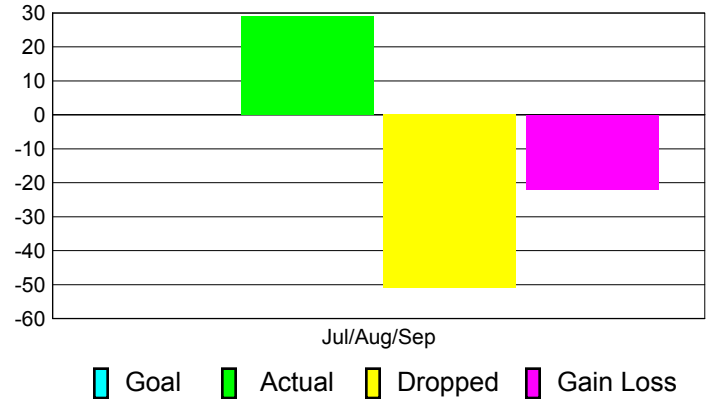

Membership Results 2012-2013

Goal, New, Dropped, Gain/Loss