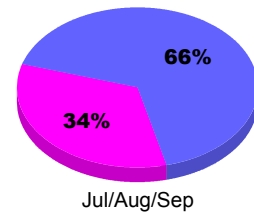

Membership Results
2012-2013

Membership
2011-2012

Month	Net Memb Goal	Actual New Memb	Actual Dropped Memb	Gain/Loss of Memb	Gain/Loss of Memb
Jul/Aug/Sep		29	-51	-22	-12
Totals		29	-51	-22	-12

Membership Results 2012-2013

Goal, New, Dropped, Gain/Loss

Comparison of Membership Gain/Loss

Current Year Compared to the Previous Year

Gender Comparison 2012-2013

Male Female